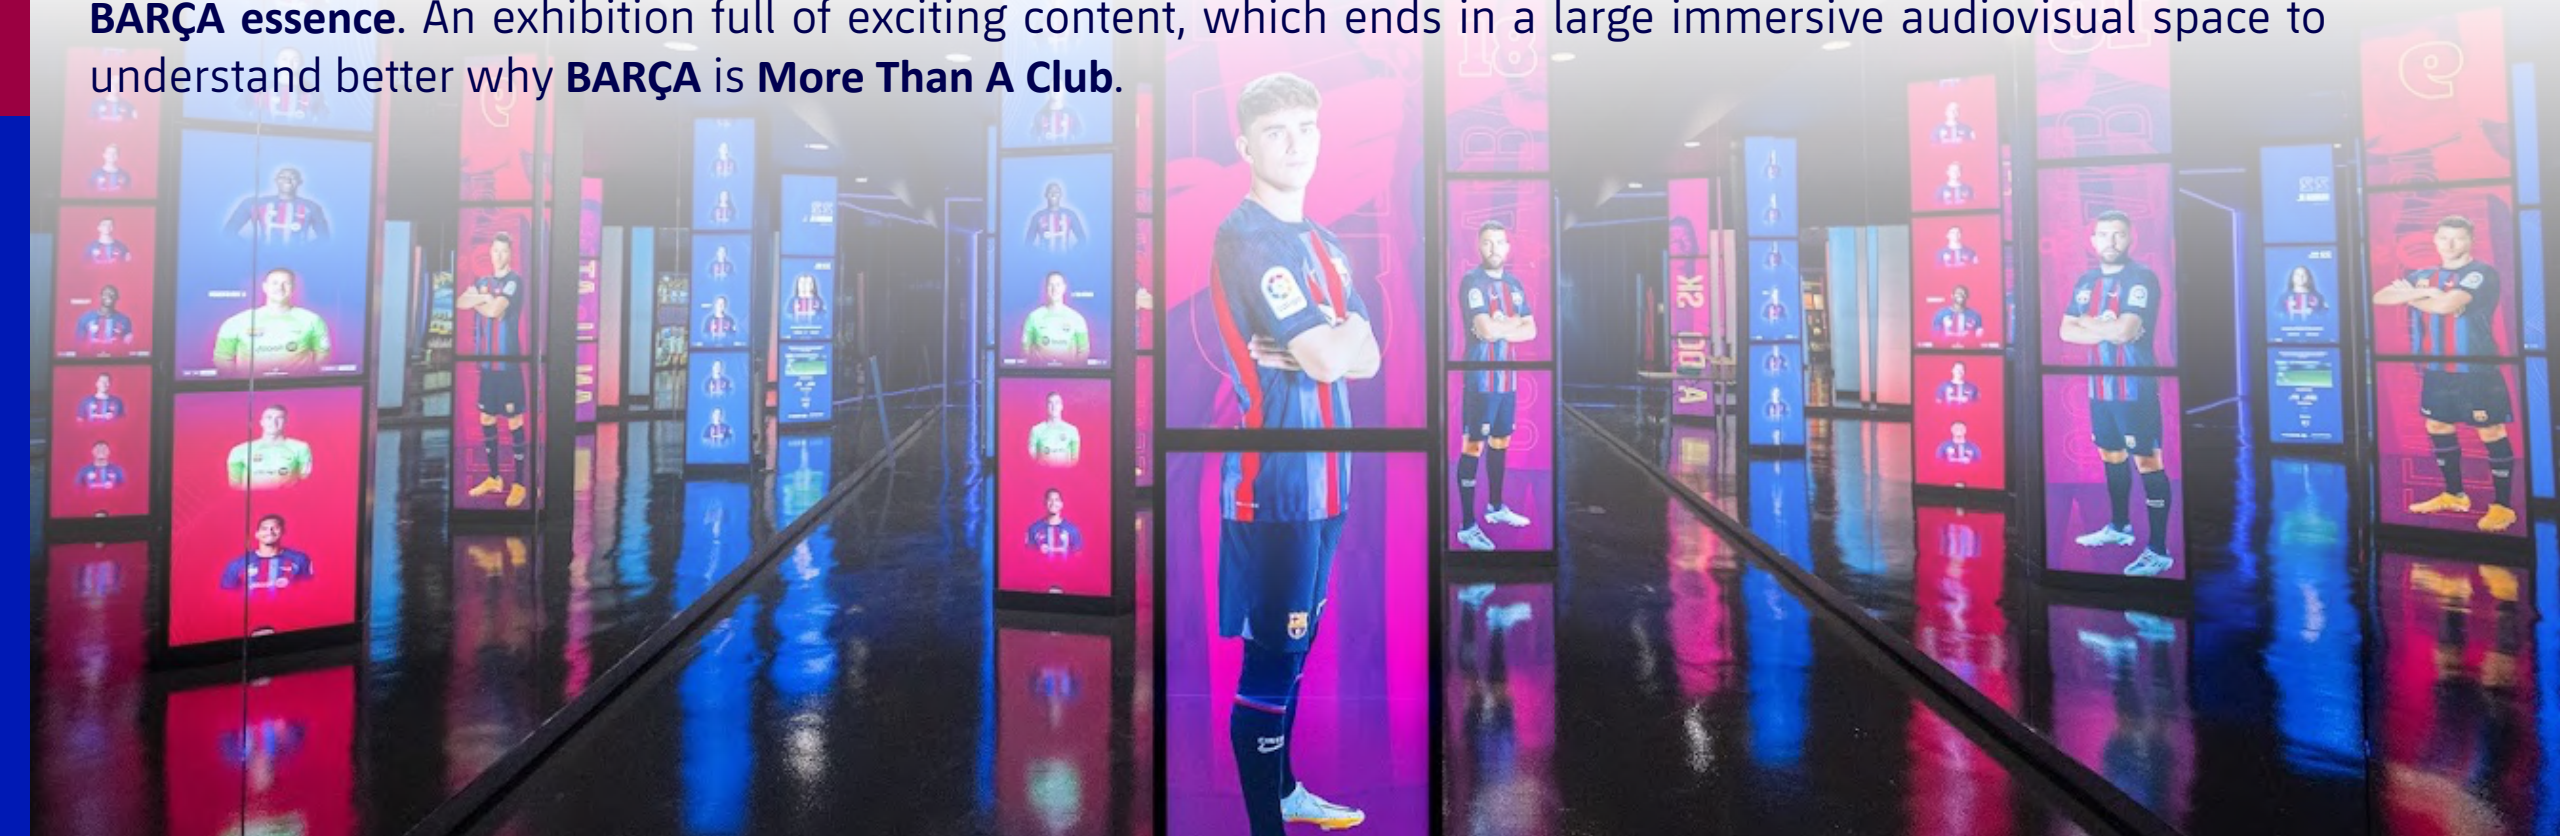

BARÇA IMMERSIVE TOUR

The **new BARÇA IMMERSIVE MUSEUM** is alongside the building of the future **Spotify Camp Nou** and will be the main space from which fans from Catalonia and around the world will be able to continue discovering the **BARÇA essence**. An exhibition full of exciting content, which ends in a large immersive audiovisual space to understand better why **BARÇA is More Than A Club**.