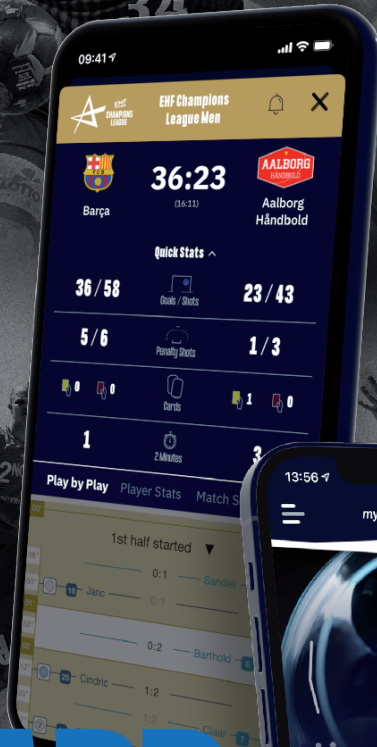

Health insurance run by doctors.

PARIS SAINT GERMAIN HANDBALL

PLAYER	DATE OF BIRTH	POSITION	HEIGHT	WEIGHT
3 BZDYNGA VALENTIN	19.07.2002	Right Wing	184 cm	63 Kg
4 CLAY BAPTISTE	14.08.2002	Centre Back	191 cm	85 Kg
33 CRENN VICTOR	17.02.2003	Right Back	197 cm	96 Kg
12 GENTY YANN	26.12.1981	Goalkeeper	185 cm	89 Kg
1 GERARD VINCENT	16.12.1986	Goalkeeper	188 cm	86 Kg
20 GREBILLE MATHIEU	06.10.1991	Left Wing	198 cm	94 Kg
24 HANSEN MIKKEL	22.10.1987	Left Back	192 cm	93 Kg
22 KARABATIC LUKA	19.04.1988	Line Player	202 cm	90 Kg
44 KARABATIC NIKOLA	11.04.1984	Centre Back	196 cm	104 Kg
9 KEITA ADAMA	05.06.1997	Left Wing	185 cm	81 Kg
11 KOUNKLOUD BENOIT	19.02.1997	Right Wing	188 cm	78 Kg
10 KRISTOPANS DAINIS	27.09.1990	Right Back	215 cm	135 Kg
17 LENCLUME NOAH	24.01.2002	Left Back	192 cm	80 Kg
5 LOPPY THOMAS	05.06.2001	Line Player	194 cm	100 Kg
97 LOREDON GAUTIER	15.10.2002	Line Player	200 cm	103 Kg
7 NTANZI SADOU	07.01.2000	Centre Back	183 cm	80 Kg
47 PELEKA WALLEM-KONRAD	18.01.2002	Left Back	191 cm	91 Kg
26 PERREUX LOUIS	28.04.2002	Centre Back	179 cm	72 Kg
90 PLANTIN LEO	01.05.2003	Left Wing	180 cm	80 Kg
71 PRANDI ELOHIM	24.08.1998	Left Back	193 cm	96 Kg
18 REMILI NEDIM	18.07.1995	Right Back	195 cm	94 Kg
14 SOLE SALA FERRAN	25.08.1992	Right Wing	192 cm	88 Kg
88 SPADY LOICK	24.03.2000	Goalkeeper	187 cm	77 Kg
6 STEINS LUC	22.03.1995	Centre Back	172 cm	76 Kg
21 SYPRZAK KAMIL	23.07.1991	Line Player	206 cm	120 Kg
15 TOFT HANSEN HENRIK	18.12.1986	Line Player	200 cm	108 Kg
45 VILLAIN LEO	06.11.2002	Goalkeeper	202 cm	79 Kg

Coach: Raúl González (SPAIN)

THE NEW HOME OF HANDBALL APP OF THE EHF

NOW AVAILABLE ON IOS AND ANDROID

A hand holding a handball in front of a goal net, with a bright light source in the top left corner creating a lens flare effect.