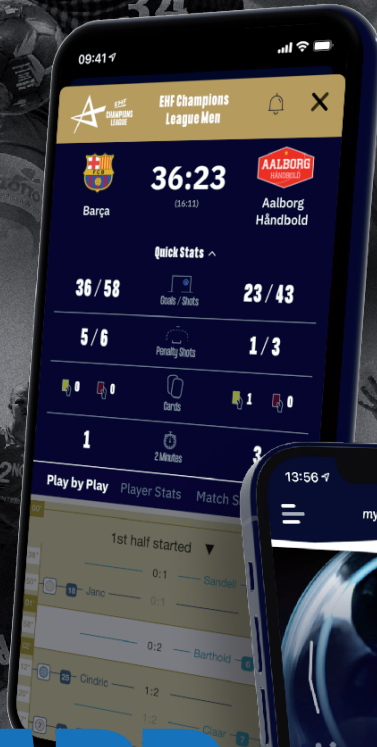

# THE NEW HOME OF HANDBALL APP OF THE EHF

NOW AVAILABLE ON IOS AND ANDROID

A hand holding a handball through a goal net, with a bright light source in the top left corner creating a lens flare effect.